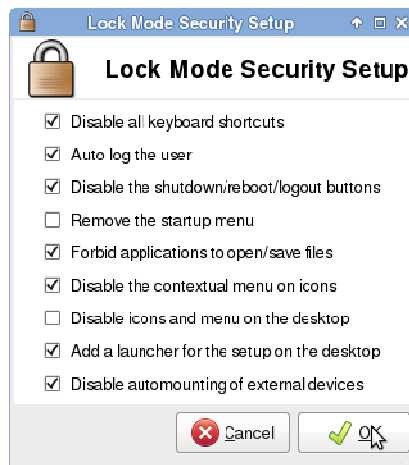

Linutop.TV

Program and broadcast playlist on the Internet or on a local network